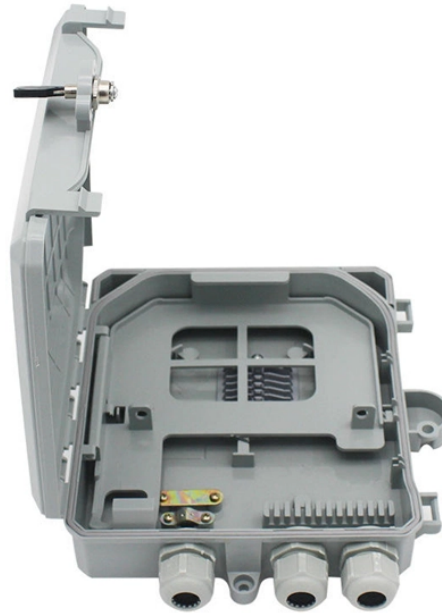

# **Cuba Spot ONU Optical Network Unit QSFP28**

## Cuba Spot ONU Optical Network Unit QSFP28

This DCO module is tunable across C-band. The module is compatible with widely deployed ports of QSFP28 100G and 100GBASE ER CAUI-4 client interfaces. Its maximum ...