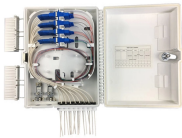

RTXM300-2xx 50G PON ONU QSFP28 transceiver modules are designed for use in 50G PON ONU links on up to 20km of single mode fiber. They are compliant with the ITU-T G.9804.x. The optical ...