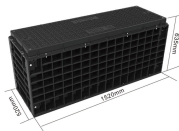

This ftth box terminates up to 2 fiber optic cables, offers space for splitters and up to 12 fusions, allocates 8 pcs of SC adapters with 1x8 PLC splitter module and working under both indoor and ...