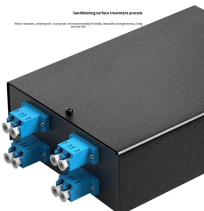

Cuba Energy-Saving Cable Tray Supply

Cuba Energy-Saving Cable Tray Supply

Provides installation guidance for cable tray systems including support spacing, grounding methods, cable fill calculations, and bonding requirements. Referenced ...

Type TC is specifically designed for cable tray installations, featuring sunlight resistance, direct burial capability, and compliance with IEEE 383-1974 vertical tray flame tests. This made it perfect for ...

ECTRAY offers a full range of cable trays, covering various types including standard, heavy-duty, aluminum alloy, and marine.

Cable Tray / Energy Chain / Flexible Track by Igus
Remove Filter 177 Products (s) Show Sort By