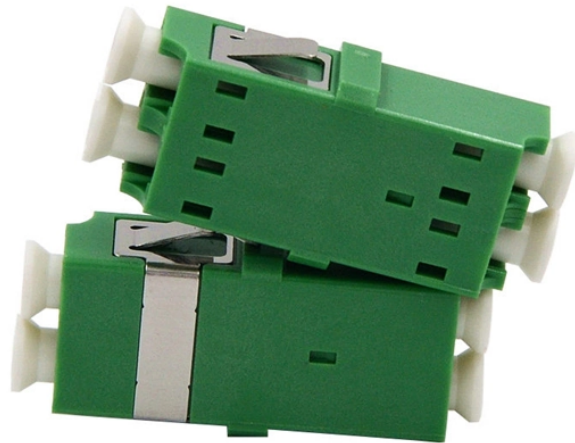

Cross-data center communication

Cross-data center communication

Learn why cross connects are the backbone of data center connectivity and how they enable quick-connection to carriers.

Discover the significance of a data center cross connect and uncover the benefits of reliable connectivity and seamless communication.

In a data center environment, a cross connect is a physical direct connection between two different termination locations. For example, a cross connect can connect your colocation rack to ...

Data center cross connects are a way to physically link the network of an IT infrastructure within a colocation data center with the network (s) of others in the same data center, enabling them to ...

In modern data centers, cross-connects often play a vital role in ensuring fast, reliable data transfer. Here is a quick guide to what you need to know about them.

Cross-data center replication is an essential component of modern distributed systems, enabling organizations to achieve high availability, fault tolerance, and regulatory compliance.

Cross connects are foundational to the functioning of modern data centers, facilitating interconnection between networks, servers, cloud services, and carriers. Their role in ensuring low...

This article explores what cross connects are, the differences between direct and indirect connections, and the best practices for implementing them effectively.