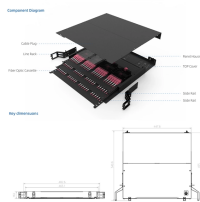

Learn why cross connects are the backbone of data center connectivity and how they enable quick-connection to carriers.