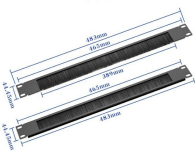

## Croatia AOC Active Optical Cable LPO

High-speed Active Optical Cables (AOC) for data centers. 800G, 400G & 100G breakout cables. Lightweight, flexible fiber interconnects for distances up to 100m.

Our AOCs feature DPO (fully retimed), low-power LRO (Linear-Receive Optics), and LPO (Linear-drive Pluggable Optics) designs, supporting data rates from 100G up to 800G across pre-specified lengths ...

Designed to support data rates from 12G to 400G, AOCs integrate fiber-optic transceivers directly into the cable to provide faster transmission, longer reach, and improved signal ...

Active Optical Cable offers high speed, low power use, and reliable connections. Find out how AOC fits data centers, offices, and home setups.