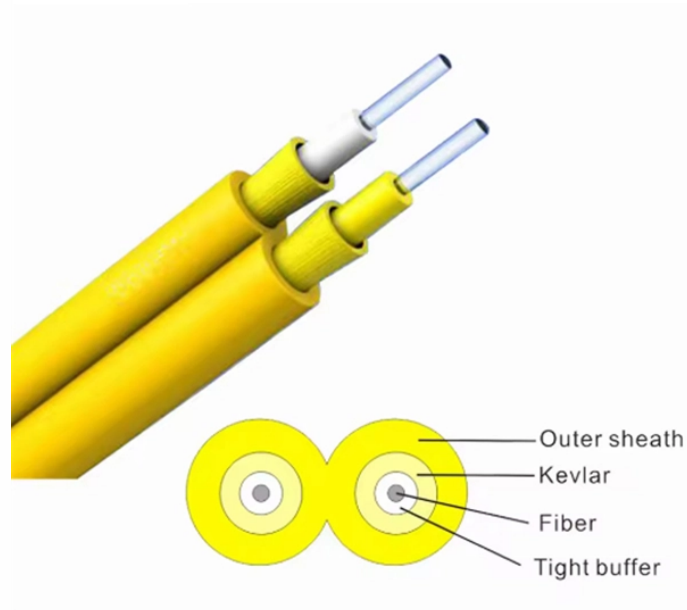

## Croatia AOC Active Optical Cable LPO

High-speed Active Optical Cables (AOC) for data centers. 800G, 400G & 100G breakout cables. Lightweight, flexible fiber interconnects for distances up to 100m.

Our AOCs feature DPO (fully retimed), low-power LRO (Linear-Receive Optics), and LPO (Linear-drive Pluggable Optics) designs, supporting data rates from 100G up to 800G across pre-specified lengths ...

Designed to support data rates from 12G to 400G, AOCs integrate fiber-optic transceivers directly into the cable to provide faster transmission, longer reach, and improved signal ...

Active Optical Cable offers high speed, low power use, and reliable connections. Find out how AOC fits data centers, offices, and home setups.