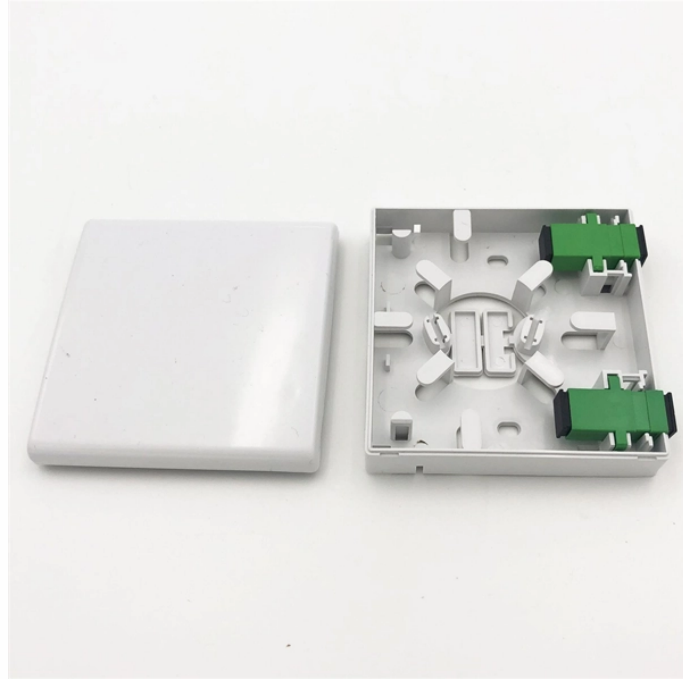

Covering the meter box of the distribution box

Covering the meter box of the distribution box

Increase your curbside appeal by covering up your electric meter with these easy tips! They can be adjusted to fit your own style and create the front yard of your dreams.

Meter box decorative painting introduction video
Our meter box decorative painting can perfectly replace the old meter box. It can block the regrets left during the decoration for you, so that you can have a ...

It is not advisable to cover your electric meter as it can interfere with its proper function. Additionally, your utility company may have regulations in place that prohibit the covered meter.

Crafting a wooden panel to cover the meter is a classic and sleek solution. I've used cedar planks for a rustic look, and it blends beautifully with garden elements.