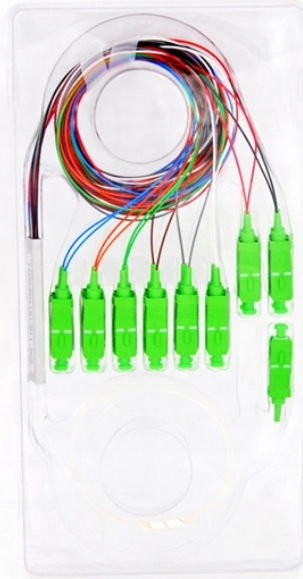

Costa Rica PAM4 Air-cooled Power Exchange

Costa Rica PAM4 Air-cooled Power Exchange

Buy the PAM-4 Today! Relay, Spdt, Encapsulated, 5 Flying Leads, 12vdc To 40vdc - Over 1.8 million parts in stock ready to ship today!

The 15 mA operating current is constant across the operating range. The input voltages are polarity-sensitive and diode-protected. The relay module is supplied with a piece of double-sided ...

One or more fans force air across the tubes and the heat from the hot medium is transferred to the air. To maximize heat transfer, the tubes are equipped with fins that increase the area in contact with the ...

In this video you will find out more about our range of air-cooled heat exchangers and which industrial cooling solution is ideal for you based on your specific air-cooler condenser requirements.

Buy the PAM-4 Today! Relay, Spdt, Encapsulated, 5 Flying Leads, 12vdc To ...