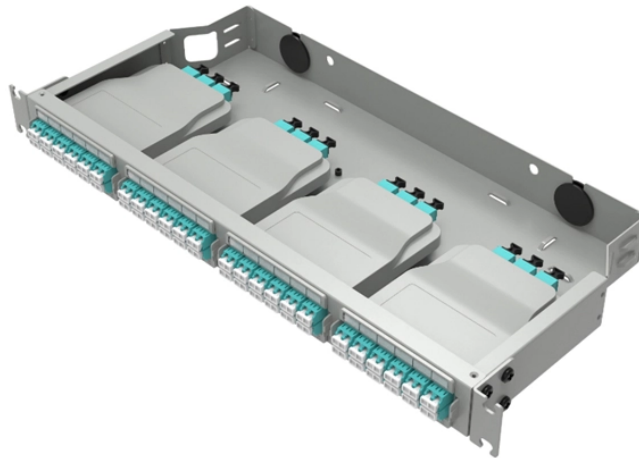

Costa Rica Optical Module Packaging Factory

Costa Rica Optical Module Packaging Factory

Nelipak is expanding its healthcare packaging operations in Alajuela, Costa Rica, with a new 60,000 sq ft facility, boosting production and supporting the growing medical device industry.

DuPont™ Spectrum™ Costa Rica serves our Latin American customers for medical packaging as well as medical tubing. This operation manufactures single and multilayer tubing, monolayer and ...

Nelipak® has operated in Costa Rica since 2012 providing thermoformed trays, die cut mounting cards, and other products for the growing medical device manufacturing community.