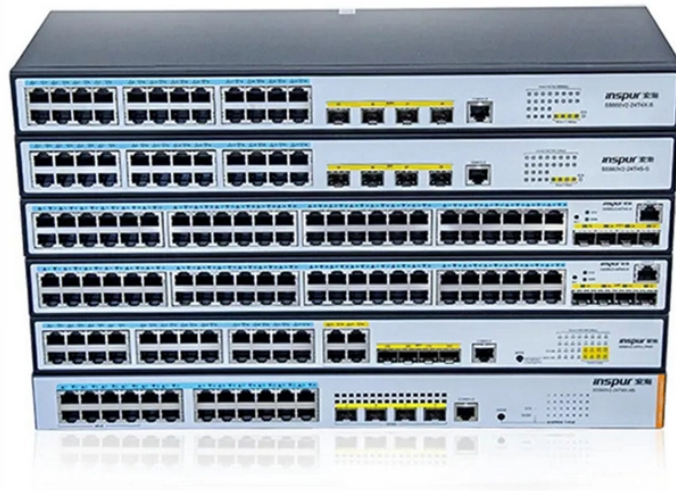

Cost of multi-hole vertical cable trays

Cost of multi-hole vertical cable trays

Buy low-price vertical cable tray with customizable options starting at \$0.95 per unit. Available in various materials, ideal for solar cable management and industrial use.

There are a few types of cable trays including: solid-bottom trays, cable channel or trough trays, ventilated trays and ladder trays. There are a large number of cable tray fittings that are made ...

Comprising of multiple slotted holes, giving a wide variation of anchor points, the tray comes powder-coated in black and is easily fitted to your existing LMS Data 800mm wide series Cabinets and ...