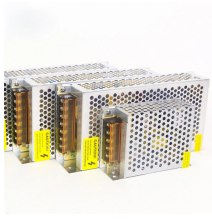

A pair of male and female 2 pin outdoor waterproof power wire plug connectors. ...