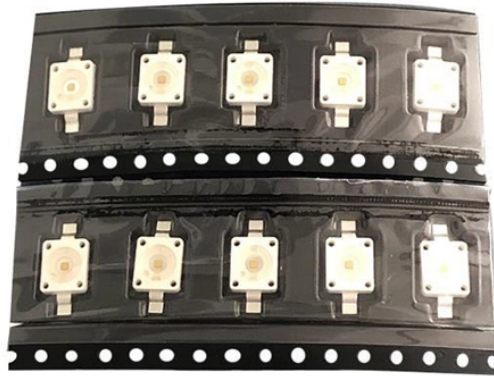

## Corridor Bridge and Pergola Manufacturer

With a manufacturing facility in Miami and a wide array of residential and commercial pergola installations, Azenco caters to ...

We fabricate pergolas and shade structures tailored to your layout, finishes, and branding needs, bridging your vision with precision off-site manufacturing. Retractable canopies and fixed canopy ...