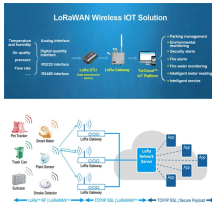

Discover what a core switch does in a 3-tier network model. Learn about ASIC routing, collapsed core vs dedicated core topologies, and SMB sizing guides.