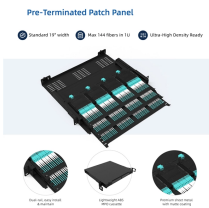

Browse power distribution boxes with circuit breaker protection and multiple outlet configurations. Shop durable solutions for construction and emergency use.