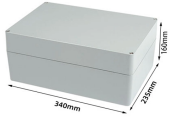

Construction of Anti-corrosion Fiberglass Cable Trays

Construction of Anti-corrosion Fiberglass Cable Trays

MP Husky Fiberglass cable tray incorporates a synthetic veil on the surface of all structural shapes which causes a resin rich layer which enhances corrosion protection.

This process offers speed and consistency - making it the best method for producing high-volume linear fiberglass products that require constant cross sections.

The document is a catalog for FRP (Fiberglass Reinforced Plastic) cable trays, detailing their types, features, assembly systems, and applications.