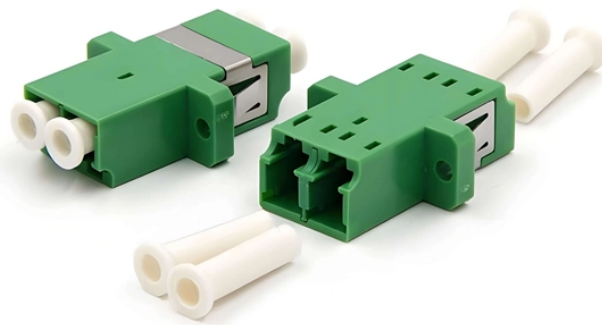

## Connector box with one inlet and two outlets

## Connector box with one inlet and two outlets

What's the cheapest option available within Boxes & Brackets? Check out our lowest priced option within Boxes & Brackets, the 14 cu. in. PVC Old Work Electrical Outlet Box (1-Gang ) by Carlon.

CANTEX offers a complete line of PVC outlet, switch, and ceiling boxes in multiple sizes and styles to meet all your PVC electrical needs for both renovation and new construction.

Union Connector manufactures outlet boxes that are NEMA 1 enclosures with panel mount or pigtail mount wiring devices. These outlet boxes are UL Listed and available as surface, recessed or pipe ...

Discover how plug adapters and outlet extenders can simplify your home setup. Learn about different types, safety features, and smart options at Ace.

The Eastman™ WaterFlex™ 15-Inch Corrugated Stainless Steel Water Heater Connector is designed to provide a secure and durable connection between your water heater and water supply. Constructed ...