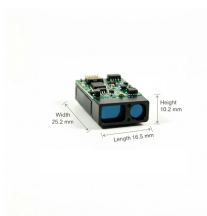

## Connected Distribution Box Module

Our distribution boxes are modular systems that you can customize for your application. The article number consists of three blocks: connector type, cable type and cable length. Murrelektronik's M8 ...

The innovative FieldPower® module combines the advantages of busbar trunking systems and standard round cables for flexible and safe distribution of power, signals, and data.

Whether it's for energy distribution or multimedia connections, these boxes offer a secure and adaptable solution. Available in 16- and 32-module base options, they can be customized to your needs thanks ...

The MDB-M24 is an indoor wall box, particularly adapted for FTTH Building (MDU) cabling. The MDB-M24 allows the connection, through patch panels or directly by splices, between the optical fibres ...

From decentralized energy, signal and data distribution to distribution boxes for smart buildings, we offer the right solution. We mount any electronics in the manifolds! All options are open here, and the ...