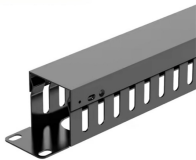

Belden offers standalone Fiber Adapter modules for use in a variety of applications. Connector types include LC Duplex, SC Simplex, ST and MPO in multimode and singlemode for up to 12 fibers.