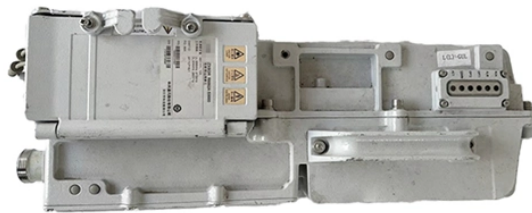

Configuration of China Unicom Whole Home Fiber Optic Router

Overview

In this tutorial, we'll show you how to set up a modem router from the Chinese brand Unicom. If you've purchased this device and don't know where to start, don't worry. Follow these steps and you'll be able to enjoy a stable and. The Primary Setup function governs the connection between your router and your WAN, or Internet, service. The DNS server maintains a database of domain names (host names) and their corresponding IP addresses. It also lists. Is your home internet so slow it's making you question your life choices?