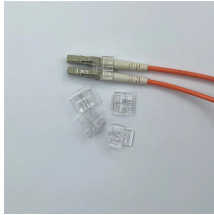

Sintex SMC Meter Boxes are durable, weatherproof, and shockproof with concealed metal hinges and secure fittings, offering a maintenance-free, cost-effective ...

Play no limit Texas Hold'em, and other free online poker games, in ring games and tournament formats at Replay Poker.