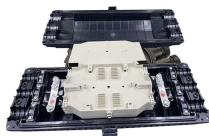

Concealed enlarged wiring package (main switch + 11-channel residual current circuit breaker) with finished wiring. Surface-mounted enlarged wiring package (main switch + 4-way ...

Log in to Replay Poker now and get into your favorite poker games and tournaments.

A concealed DB box is an electrical distribution box installed within walls or ceilings, offering safety, organization, and compliance with electrical standards. It protects wiring, ensures easy access for ...

Engineered for modern electrical and solar installations, the Concealed Distribution Box 10×14 provides a reliable, sleek solution for safe circuit management. Ideal for embedding into walls, this flush-mount ...