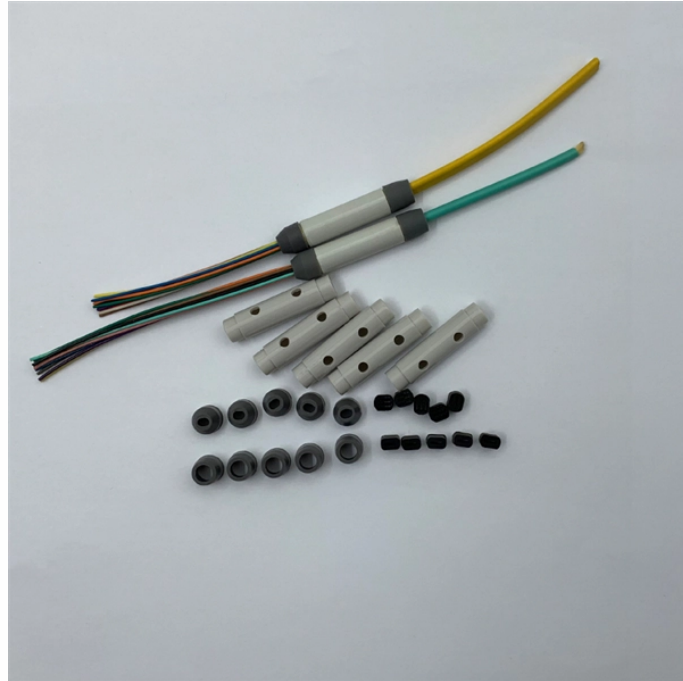

Composite ladder-type cable trays

Composite ladder-type cable trays

Lightweight, robust, and resistant to corrosion, benefits of fiberglass ladder tray over galvanized or stainless steel are many. These, combined with stringent quality standards and composites ...

The FRP ladder type cable tray is an ideal solution for cable management in harsh environments, offering a durable, corrosion-resistant, and lightweight alternative to traditional metal cable trays.

7. FRP Cable Tray Ideal for Managing and Protecting Cables FRP cable tray is the support system for managing cables and protect cables from heating, rains and corrosive elements. There are two ...

Unlike traditional steel trays, FRP cable trays do not rust or corrode, require no grounding, and have excellent fire and UV resistance for long, maintenance-free service.

Choose from our selection of ladder cable trays, including cable and hose trays, heavy duty open cable and hose carriers, and more. Same and Next Day Delivery.

Refers to the approximate height of a cable tray used for specifying. Selecting a specific height will show cable trays with that height, as well as cable tray accessories compatible with that height.