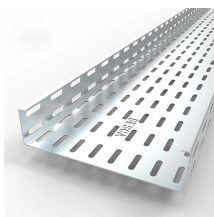

A Photovoltaic (PV) Combiner Box is a key component in a photovoltaic power generation system, used to collect the output current from multiple photovoltaic modules and, through protective ...

Learn everything about PV Combiner Boxes—how they work, key components, installation tips, and FAQs to optimize your solar power system safely and efficiently.

This guide explains what a PV combiner box does, which components are commonly used inside the enclosure, when a project needs one, and how engineers and buyers should ...

Understanding the key components of a PV combiner box is essential for ensuring the effectiveness and reliability of solar energy systems. In this article, we delve into the fundamental ...