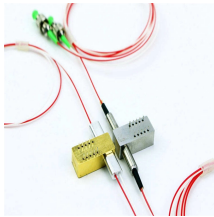

Components of a Photovoltaic Power Generation Combiner Box

Components of a Photovoltaic Power Generation Combiner Box

Your guide to solar combiner boxes, isolator switches, and disconnects. Learn their applications and safety functions.

Solar combiner box components like fuses, breakers, and SPDs protect and optimize your solar PV system for safe, efficient power management.

Learn PV combiner box functions, key components (fuses, SPD), and selection guide for solar systems. Improve safety and monitoring in utility or residential projects.

A Photovoltaic (PV) Combiner Box is a key component in a photovoltaic power generation system, used to collect the output current from multiple photovoltaic modules and, through protective ...

Learn everything about PV Combiner Boxes—how they work, key components, installation tips, and FAQs to optimize your solar power system safely and efficiently.

Comprehensive guide to PV combiner box components: DC fuses, circuit breakers, SPD, and busbars. Expert analysis from LETOP.

Explore the comprehensive guide to PV Solar Combiner Boxes: Learn about types, components, selection criteria, installation best practices, maintenance, and advanced technologies.