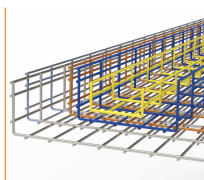

Components of a Photovoltaic Power Generation Combiner Box

Components of a Photovoltaic Power Generation Combiner Box

Your guide to solar combiner boxes, isolator switches, and disconnects. Learn their applications and safety functions.

Solar combiner box components like fuses, breakers, and SPDs protect and optimize your solar PV system for safe, efficient power management.

Learn PV combiner box functions, key components (fuses, SPD), and selection guide for solar systems. Improve safety and monitoring in utility or residential projects.

A Photovoltaic (PV) Combiner Box is a key component in a photovoltaic power generation system, used to collect the output current from multiple photovoltaic modules and, through protective ...

Learn everything about PV Combiner Boxes—how they work, key components, installation tips, and FAQs to optimize your solar power system safely and efficiently.

This guide explains what a PV combiner box does, which components are commonly used inside the enclosure, when a project needs one, and how engineers and buyers should ...

Understanding the key components of a PV combiner box is essential for ensuring the effectiveness and reliability of solar energy systems. In this article, we delve into the fundamental ...