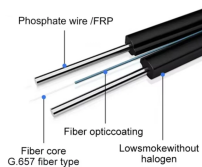

Complete set of three-level distribution boxes

Complete set of three-level distribution boxes

The configuration of a Distribution Box includes (1-3) Inlets and a varying number of outlets Depending on the leaching needs of the system. Please talk to one of our customer service personnel for better ...

Brand : EPS Model : EM-3 45 ways Size : 400*610*120mm DB Series : Suitable to fit RCD, Isolator, Switch fuse or MCB as main switch DBM Series : Suitable to fit MCCB as main switch. Fitted with ...

At SMS Engineering, we manufacture Manual Transfer Switch Distribution Boxes with premium materials, ensuring reliability, safety, and compliance with industrial electrical standards.