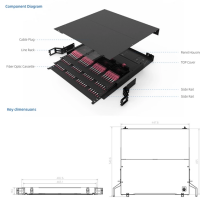

Our comprehensive selection of fiber optic drop cables features the industry-standard flat "butterfly" or "bow-type" design. This architecture enables easy stripping and splicing, significantly reducing ...