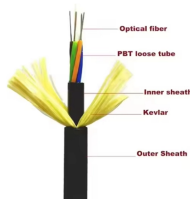

Cisco Compatible 800GBASE-SR8 (2x400G SR4) Twin-port OSFP IHS/Closed Finned Top PAM4 850nm 100m Dual MPO-12/APC DDM MMF Optical Transceiver Module for Ethernet and InfiniBand ...