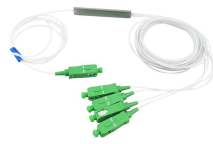

Comoros electrical distribution boxes for sale

Comoros electrical distribution boxes for sale

Shop Power Distribution Box, 5 Pin Handheld Electricity Meter Electrical Box with 1pc, IP44 Waterproof Wall Power Distributor, for Socket 230V Or 400VAC online at a best price in Comoros.

Quality Comoros power strips, in stock, for standard duty applications up to industrial applications. Versions designed for PDU power distribution purposes in data centers and server room applications.

Get the power you need with Southwire's high-quality temporary power distribution boxes.

Shop Circuit Breaker Box, IP65 12 Power Distribution Protection Box with Terminal and DIN Rail for Miniature Circuit Breaker, for Indoor Wall online at a best price in Comoros.

The XL type low-voltage power distribution cabinet uses domestically designed new components. The enclosure is made of bent steel plates, featuring a compact structure, easy maintenance, and flexible ...