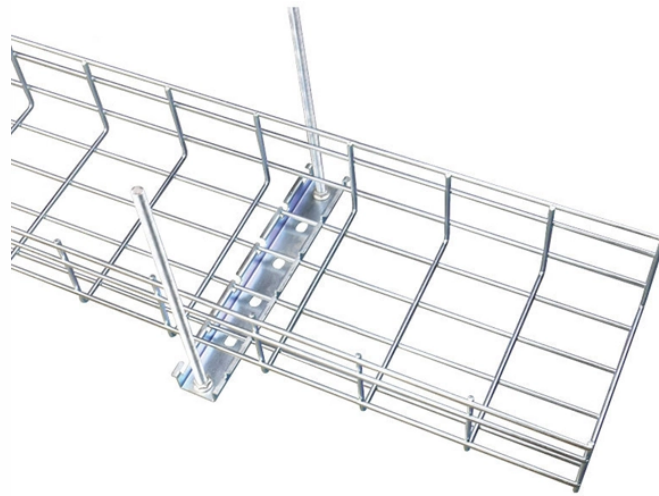

Comoro Premium Cable Tray Accessories

Overview

Choose from our selection of cable tray accessories, including cable and hose trays, steel formable cable and hose trays, and more. In stock and ready to ship.

Comoro Premium Cable Tray Accessories

Selecting the right cable tray accessories is crucial for the safety, stability, and ease of maintenance of any electrical system. This article provides a comprehensive guide on the different ...

Everything you need to build a cable management system, including Cablofil wire mesh cable tray, ladder cable tray, prefab assemblies for brand circuit wiring, fasteners and accessories.

These tray systems allow excellent ventilation and prevent sagging while routing. They support up to 280 lbs. per foot (based on a tray support, such as hanging clamps or a hanging bar, every 8 feet). ...

From introducing the first modular cable tray system, to reimaging wire basket trays, our products include a full portfolio of cable tray systems and accessories.

These cable tray fittings and accessories are essential for the seamless installation of an integrated cable management system, allowing for functions such as widening, heightening, connecting, and ...