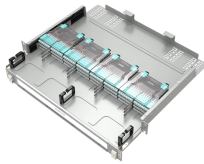

With unmatched quality and service, we offer a variety of styles, materials and finishes available to support virtually any commercial and industrial cable management application requirement.

Shop Our Inventory Of Cable Tray Online. Graybar Is Your Trusted Distributor For Cable Tray And Fittings.