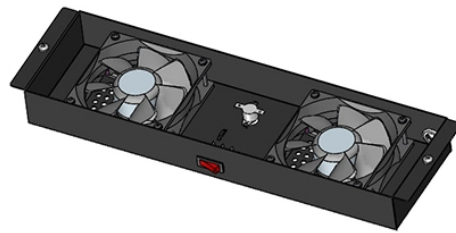

## Communication System Power Distribution Box

## Communication System Power Distribution Box

Power Distribution Module: Our module combines multiple components designed to meet your specific needs, whether installing power, networking, and control in the ceiling or under the floor.

A communication distribution box is a vital component in modern telecommunications and network infrastructure, serving as a secure enclosure for managing, organizing, and protecting critical ...

It is primarily designed to distribute electrical power from one or more primary power source (s) such as generator (s) and battery (ies) to one or more electrical and/or electronic item (s). It may include a ...

Our flexible distribution boxes enable reliable, decentralised signal transmission and power transmission up to protection class IP67 – wherever passive distribution boxes are required.

Choose from our selection of power distribution boxes in a wide range of styles and sizes. Same and Next Day Delivery.