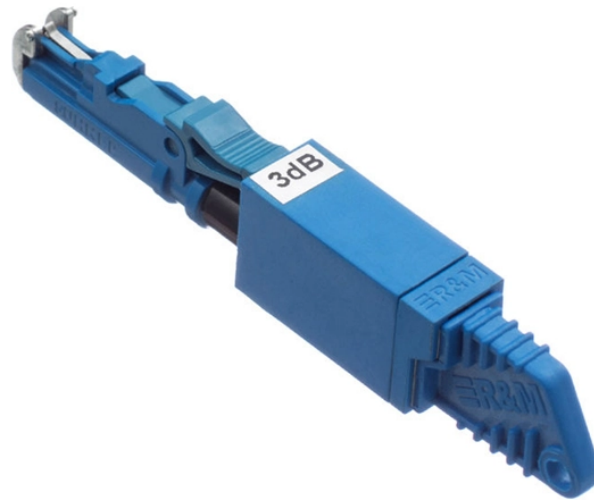

## Communication Construction Tools Fiber Optic

Fiber Optic Tools (FOTs) are equipment and tools used to install, maintain and repair fiber optic communication systems. These tools include a variety of handheld tools, instrumentation and ...

Aligns fiber ends and fuses them using an electric arc. Core alignment models give higher precision than cladding-aligned versions. Most splicers now have touchscreen controls, automatic ...

Learn how fiber optic network construction works—from site survey and permits to aerial vs underground fiber cable installation, splicing, and FTTH connections.