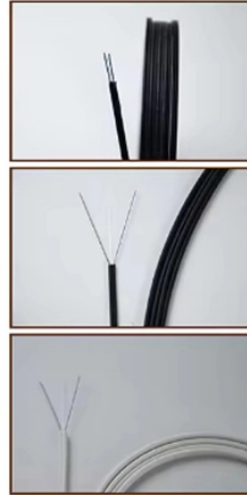

Communication Ceramic Fuse

Communication Ceramic Fuse

Mouser offers inventory, pricing, & datasheets for Ceramic Fuses Fuses with Leads - Through Hole.

The bodies of fuses, sockets and caps, as well as other insulation segments are manufactured by quartz porcelain C111 in narrow dimensional deviations, allowing an automated assembly processes.

One key component that plays a crucial role in ensuring electrical safety is the ceramic fuse. In this article, we will delve into the importance and functionality of ceramic fuses, as well as the ...

Protect telecom and AC port circuits with Bourns® ceramic PTC resettable fuses, ideal for Customer Premise Equipment (CPE) and inrush-current limiting.

In the telecommunication industry, ceramic fuses play a crucial role in protecting sensitive electronic components from overcurrent and short-circuit conditions. They are essential components in ...

Ceramic fuses, in contrast, are built for more robust applications. They have a ceramic tube instead of glass, which can withstand higher temperatures and pressure. Inside, the filament is ...

Ceramic fuses, on the other hand, are more often used in applications that require high explosion-proof performance, such as power equipment and communication equipment.