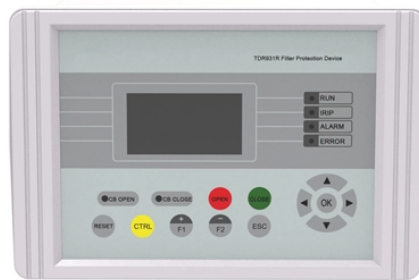

Communication Base Station Power Supply System

Communication Base Station Power Supply System

This backup power supply is designed for communication base stations. It ensures an uninter-rupted power supply during outages to maintain critical communication infrastructure.

When natural disasters cut off power grids, when extreme weather threatens power supply safety, our communication backup power system with intelligent charge/discharge management and military ...

Discover the 48V 100Ah LiFePO4 battery pack for telecom base stations: safe, long-lasting, and eco-friendly. Optimize reliability with our design guide.

Developed through our Philippines telecom base station project, these battery systems ensure uninterrupted network operation during power outages. With high energy density, long cycle life, and ...

The CNH Embedded Telecom Base Station Power Supply System is designed for communication power systems, providing core equipment with highly reliable, high-performance, scalable, and flexible ...