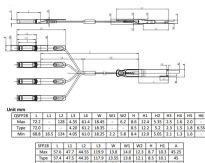

Shop Our Inventory Of Fiber Patch Cables Online. Graybar Is Your Trusted Distributor For Patch Cables.