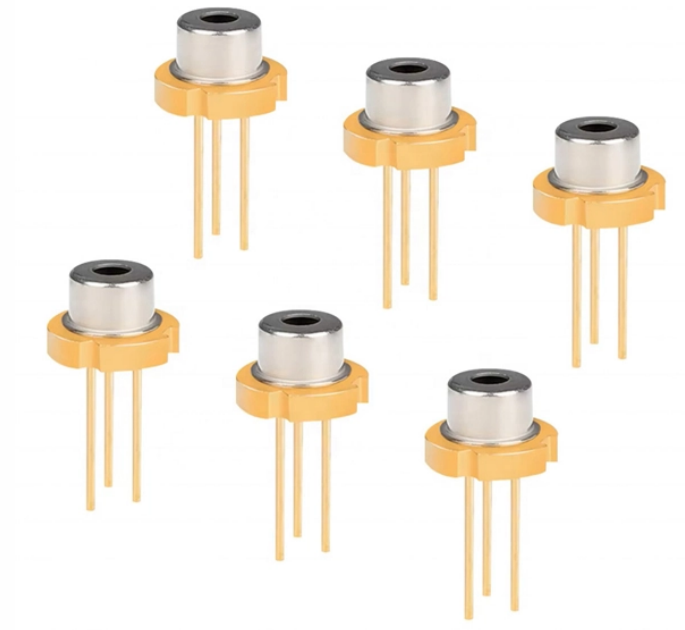

Commercial concealed electrical box

Commercial concealed electrical box

City Electric Supply offers a comprehensive selection of electrical boxes and enclosures to protect your electrical connections and components across residential, commercial, and industrial applications.

Single Gang Electrical Box For Use With Nonmetallic Sheathed Cable. Category: Non-Metallic New Work Switch / Outlet Boxes. In-Use Cover, 1-Gang, Weatherproof, Vertical/Horizontal Mount, Extra ...

Contact Us