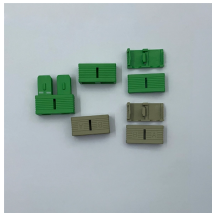

Enclosure electrical boxes provide secure housings for electrical controls. View options for dependable protection in industrial and outdoor installations.

Single Gang Electrical Box For Use With Nonmetallic Sheathed Cable. Category: Non-Metallic New Work Switch / Outlet Boxes. In-Use Cover, 1-Gang, Weatherproof, Vertical/Horizontal Mount, Extra ...