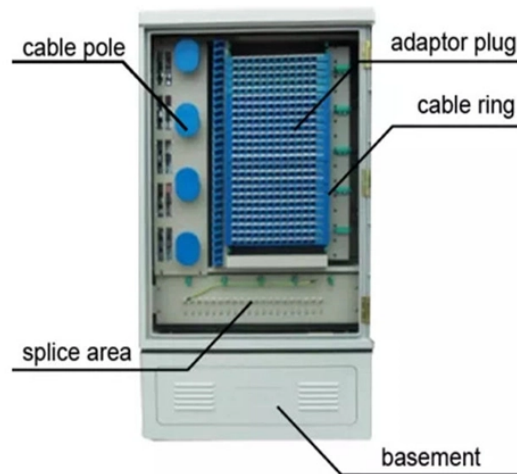

Columbia Smart Distribution Box

Columbia Smart Distribution Box

That's the traditional distribution box - a faithful workhorse that's been keeping electricity flowing through our homes and buildings for generations. But lately, there's a new player quietly ...

The Smart Distribution Box is a DC power distribution control device designed for ...

Understand distribution boxes (DB boxes) in 5 minutes. Learn about types, components, functions, and uses. Find the perfect DB box for your needs.

The distribution box provides 12 circuit channels for load control as well as voltage and current detection, four water level detection circuit channels, two temperature detection ports, and ...

The Smart Distribution Box is a DC power distribution control device designed for RV, total camper vehicle and motorhome scenarios. It integrates functions such as multi-channel water tank, ...

Smart distribution boxes reduce the risk of fires, electrocutions, and equipment damage by monitoring for faults and shutting down circuits automatically. They also provide detailed logs of ...

The Smart Distribution Box is a DC power distribution control device designed for RV, total camper vehicle and motorhome scenarios. It integrates functions such as multi-channel water tank, ...