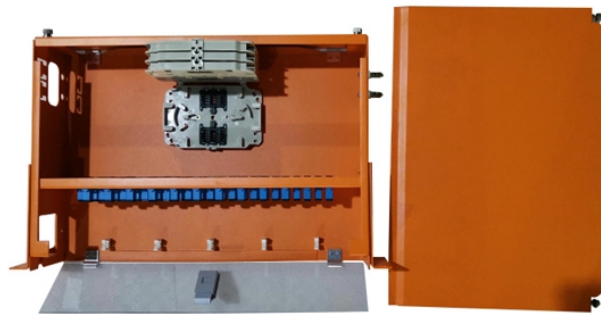

Columbia Outdoor Cabinet 47U