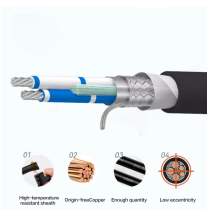

Collimator Fiber Optic Accessories

Collimator Fiber Optic Accessories

Accu-Glass Products, Inc. offers fiber optic collimators in 1/4" and 1" lenses, as well as optical filter holders. Learn more on about fiber optic collimators today!

Thorlabs offers a variety of fiber collimation and coupling solutions. FiberPorts can be used to provide a stable platform for coupling light into and out of FC/PC, FC/APC, or SMA terminated fiber with five or ...

They are available with FC/PC, FC/APC, or SMA fiber bulkheads. For applications that are compatible with short effective focal lengths (≤ 7.5 mm), we offer FiberPorts with FC bulkheads that can be used ...

Browse Avantes fiber optic accessories including connectors, collimators, and adapters for complete spectroscopy setups.

Fixed fiber-optic collimators are designed to accept FC or SMA terminated optical fibers and collimate a beam exiting a single-mode fiber to a 2.0 mm to 3.0 mm beam.