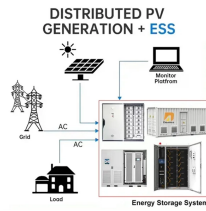

Weatherproof electrical boxes withstand rain, snow, moisture, and outdoor elements. Electricians and contractors use these boxes to protect wiring and electrical devices in outdoor installations.