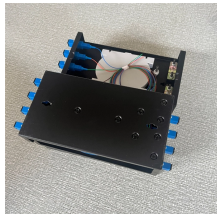

It is UL listed for residential and commercial power distribution. This load center is built with a plated, aluminum bus bar that is tested and is compatible with Square D Homeline circuit breakers.

Lex Products offers a full range of portable power distribution units including boxes, boards and panels, specifically engineered for indoor and outdoor use.

This sturdy and reliable box is built to provide you with safe & efficient power distribution, whether you're on a job site, hosting an event or dealing with a power outage.

Distribute AC power to multiple devices such as computers, AV equipment, lighting and more. Models with up to 24 outlets in a wide range of form factors, including strips, cubes and rack mounts.

The 30-amp Bento Box electrical power distribution system represents an intelligent solution for professionals looking for reliable and flexible electrical access in compact environments.

Browse power distribution boxes with circuit breaker protection and multiple outlet configurations. Shop durable solutions for construction and emergency use.