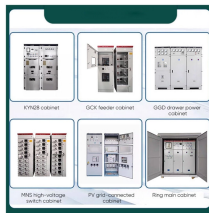

Explore our Power Distribution Boxes! Enjoy factory-direct sales and expert customization for efficient power management. Shop now for reliable solutions.

Choose from our selection of power distribution boxes in a wide range of styles and sizes. Same and Next Day Delivery.