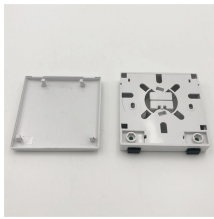

Circular arc device for distribution box

Circular arc device for distribution box

Using ARCON® restricts the effects of the arc fault to its footprints. After the cause of the fault has been rectified and the quenching device has been exchanged, the system can be made ready for ...