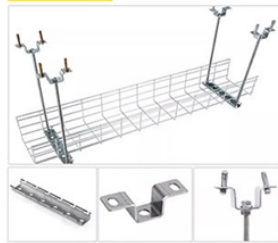

Chile RoHS Butterfly Drop Cable OM5

INSTALLATION METHOD

Ceiling installation