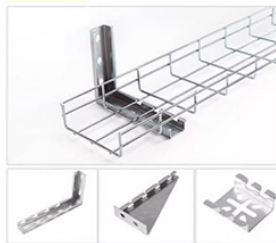

Wall-mounted