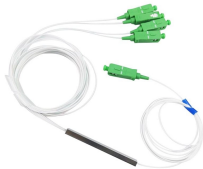

It can be used for laying in indoor environments such as vertical shafts, concealed pipes, cable trays, walls, flower boards, etc. It can be matched with connectors for pre termination and on-site termination.

Fasten butterfly drop cable is conform to the EU ROHS standard, and the flame retardant grade accords with IEC60332.