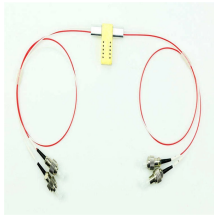

Certified Liquid-Cooled Switch QSFP28

Certified Liquid-Cooled Switch QSFP28

The NVIDIA Spectrum SN2000 series switches and ConnectX-5 adapters use the QSFP28 plug and some models SFP28. These parts date back to 2015 but are still in widespread use.

It features redundant hot-swappable power supplies, smart fans, and dual-flash chips for enhanced reliability and performance. With support for MLAG, BGP EVPN VXLAN, PTP v2, MPLS, ...

QSFP28 100G, 4-channel parallel passive lookback module is for storages, servers, and switches QSFP28 port testing. The electrical loopback provides a cost effective method for QSFP28 port ...

Applications 100GBASE-SR4 100G Ethernet Especially design for liquid immersion environment

PLANET XGS-6350-24X2C is a high performance Layer 3 Managed Switch that meets the next generation Metro, Data Center, Campus and Enterprise network requirements. It has high-density 24 ...