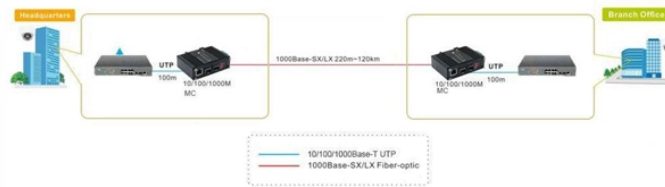

Central Asian Five Countries Junction Box 6-pin

Central Asian Five Countries Junction Box 6-pin

2/3/4/5/6 pin plug connector, cable range: 5-9mm or 9-12mm for your option. Voltages up to 450V, work temperature: -40°/-40° to 105°/221°.

Within the Central Asian context, the market encompasses a wide range of products, from basic plastic enclosures for residential wiring to robust, corrosion-resistant metal boxes ...

Protect and organize your EV wiring with the PVC 6-Pin Junction Box. Durable, weather-resistant, and easy to install, it ensures secure connections and reliable electrical performance for your vehicle.

ZIPport junction block, 6 ports, 5-pin M12 sockets, 4-wire, 48 VDC, 3A, power and PNP LED indicator (s), 5m integrated cable, IP67. (2) port caps for unused ports included. Ordering window timer is ...

5A 6 Way Junction Box offered by China manufacturer Shenzhen Zhongpu Electronic Co., Ltd. Buy directly with low price and high quality.

5pin 6port Junction Box Default lead is 20'. Other length are available. Can come with an amp lead connector.