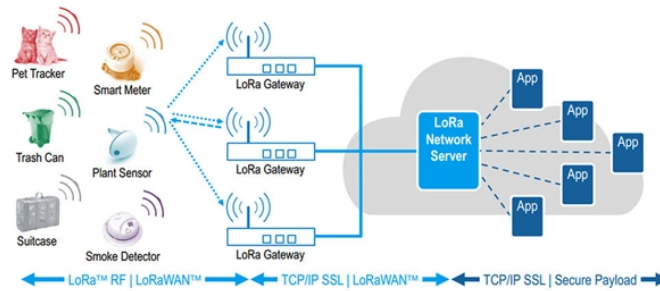

Central Asia Standard Secondary Distribution Box

Central Asia Standard Secondary Distribution Box

Understand distribution boxes (DB boxes) in 5 minutes. Learn about types, components, functions, and uses. Find the perfect DB box for your needs.

In addition to our standard power distribution boxes, DOHO also provides custom control panels that are designed and manufactured according to your specific requirements.

Get access to latest Central Asia distribution boxes tenders and government contracts. Find business opportunities for Central Asia distribution box tenders.

Error fetching breadcrumbs: Http failure response for <https://& itemid=7aa98c8f-deb7-4f84 ...>

The 8DJH is a compact, gas-insulated medium-voltage switchgear for secondary distribution. Its maintenance-free design ensures operational security and reliability.

An ATC uses a cable connection on either the primary side, secondary side or both, and is placed between the transformer and the remotely mounted primary or secondary equipment.

Ensure safe and reliable power distribution with high-quality waterproof distribution boxes from Mora Bulgaria. Available in various sizes (5, 8, 12, 18, and 24-way), these IP65-rated boxes feature ...