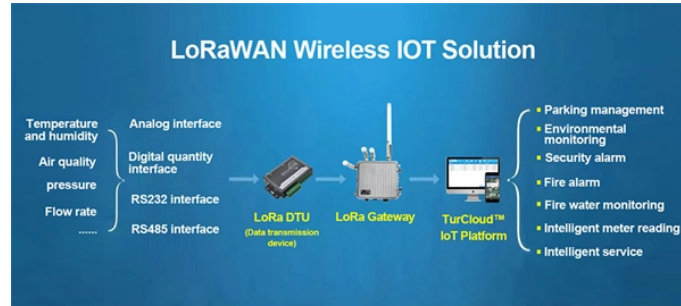

Central Asia Standard Secondary Distribution Box

Central Asia Standard Secondary Distribution Box

Understand distribution boxes (DB boxes) in 5 minutes. Learn about types, components, functions, and uses. Find the perfect DB box for your needs.

Error fetching breadcrumbs: Http failure response for <https://& itemid=7aa98c8f-deb7-4f84 ...>

The 8DJH is a compact, gas-insulated medium-voltage switchgear for secondary distribution. Its maintenance-free design ensures operational security and reliability.

An ATC uses a cable connection on either the primary side, secondary side or both, and is placed between the transformer and the remotely mounted primary or secondary equipment.

Ensure safe and reliable power distribution with high-quality waterproof distribution boxes from Mora Bulgaria. Available in various sizes (5, 8, 12, 18, and 24-way), these IP65-rated boxes feature ...