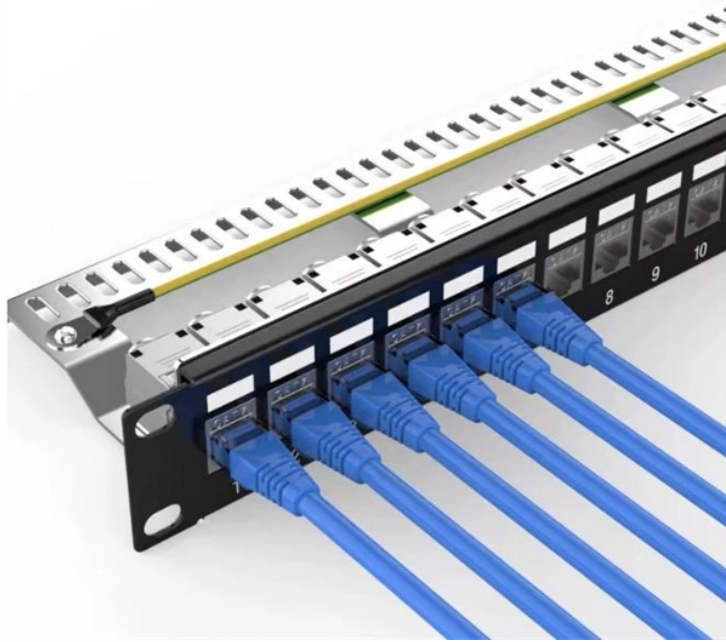

## Central Asia Professional Cable Tray Price List

We manufacture a wide range of products capable of providing the characteristics which respond to the proposed application, along with quality of assembly, speed of installation, and cost-saving cable trays.

Daftar Harga Kabel Tray. Kabel Tray biasa disebut juga dengan Cable Support system yang berfungsi sebagai tatakan atau penataan jalur pada instalasi kabel agar instalasi kabel terlihat ...

Price List Cable Tray 2024 - Free download as PDF File (.pdf), Text File (.txt) or view presentation slides online.

Dapatkan harga terupdate Cable Tray UCP dari distributor resmi Siventra. Cek spesifikasi, ukuran, dan penawaran terbaik untuk proyek Anda!

	<p>Cable Tray U 300 x 100 x 3000 x 1.2 mm Rp 389.000,- (Hot Dip Galvanis 1.4mm Rp 545.000,- )            Cable Tray U 400 x 100 x 3000 x 1.2 mm Rp 470.000,- (Hot Dip Galvanis 1.4mm Rp 658.000,- )</p>
	<p>Cable tray price in Pakistan typically starts from PKR 450 per meter for light-duty perforated trays and can go up to PKR 6,500+ per meter for heavy-duty hot-dip galvanized or stainless steel ladder cable ...</p>
	<p>Temukan brosur, harga, dan price list kabel tray lengkap dengan berbagai ukuran. Dapatkan spesifikasi kabel tray sesuai kebutuhan instalasi Anda.</p>
	<p>Cable Lader, Cable Tray Price List - Free download as PDF File (.pdf), Text File (.txt) or read online for free. .c 8.</p>
	<p>COUPLER PLATES : With Hardware For 25/30MM Height Cable Trays : 20/30x200MM = ₹ 44/- Per Piece            COUPLER PLATES : With Hardware For 75/100MM Height Cable Trays : 70x200MM = ₹ 67/- ...</p>
	<p>Silahkan hubungi staff penjualan kami.</p>