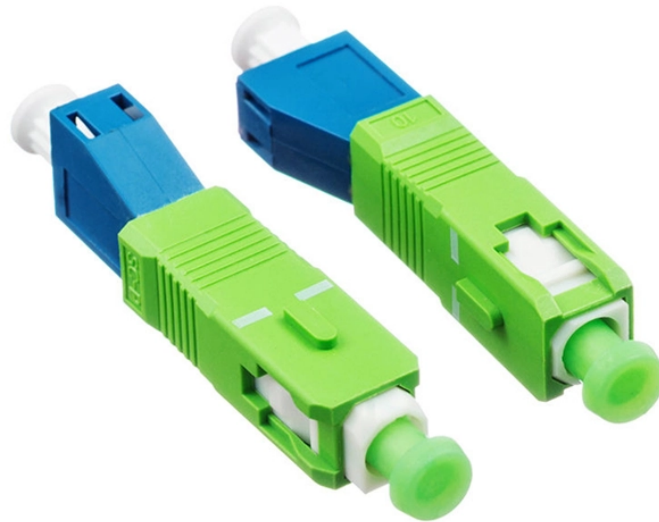

Central Asia Multi-hole Trough Cable Tray Factory

Central Asia Multi-hole Trough Cable Tray Factory

It is the largest cable tray manufacturer and supplier on the China. The company's main products include wire mesh cable trays, trough cable trays, trapezoidal cable trays, cable trays, large-span cable ...

TONGZHOU MACHINERY (CABLE TRAY)FACTORY is a manufacturer with a daily output of more than 40,000 meters and an annual output value of more than 60million dollars, specializing in the ...

The XQJ series cable trays produced by our company are divided into eight series: steel and stainless steel ladder type, tray type, groove type, combination type, large span, aluminum alloy, flame ...

JLH cable trays mainly include cable trunking, cable ladder, perforated cable tray, wire mesh cable tray, strut channel, and cable tray fittings, etc. All these product are engineered and ...

China GI Cable Tray manufacturer, Langfang Henghao Metal Products Co., Ltd is Trough Cable Tray factory, offering quality products at factory prices.