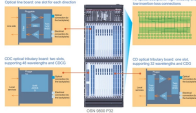

Central Asia Metal Cable Trays

Find trusted Asia cable tray manufacturer with custom options. Explore verified suppliers, competitive pricing, and high-quality solutions for industrial & construction needs.