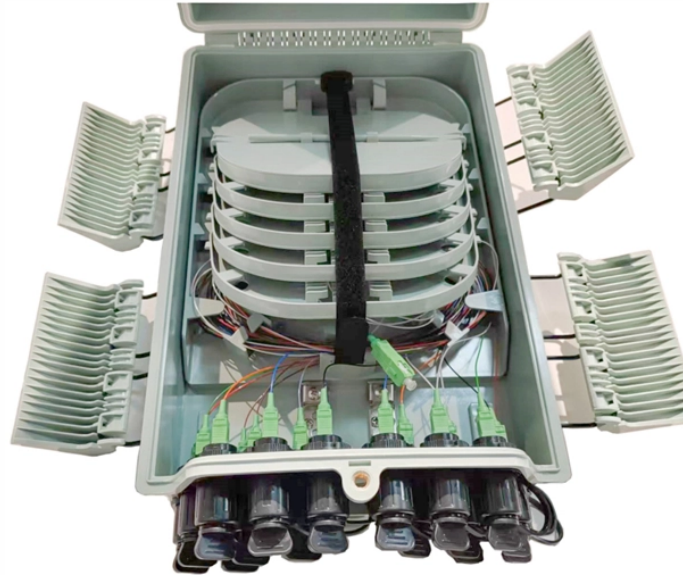

Central Asia Metal Cable Trays

Central Asia Metal Cable Trays

Find trusted Asia cable tray manufacturer with custom options. Explore verified suppliers, competitive pricing, and high-quality solutions for industrial & construction needs.

Designed for durability and adaptability, our trays are ideal for power plants, data centers, and corrosive environments. Available in steel, stainless steel, and FRP with various finishing options.

We offer top-notch Galvanized Cable Trays in Asia. These metal trays, coated with a special zinc shield, resist rust and last a long time, even in tough environments. They keep your wires tidy, cool, and ...

Discover the leading cable tray manufacturers in Asia, including top companies from Indonesia, China, Malaysia, Vietnam, and the Philippines. Learn about each country's ...

Our cable trays are made of first-class stainless steel (AISI 316 and AISI 304) that prevents corrosion and ensures a good level of resistance. Cable trays from SILTEC are available with a length of 3000 ...