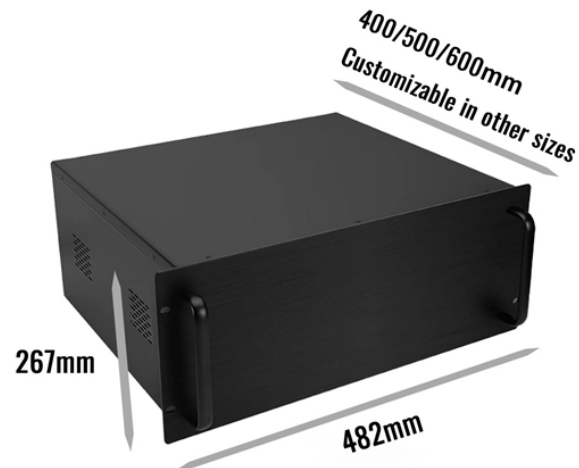

Ce6885 optical module

Ce6885 optical module

Huawei CE6885-48YS8CQ switches provide high-density 10GE/25GE/50GE access in DCs to build DCN platforms for enterprises and carriers in the cloud era. The switches can also work as core or ...

This document provides an overall description of the CE6800& 8800& 9800 series switches hardware that V300R020C00 and later versions, helping you obtain detailed information about each chassis, power ...

CloudEngine 6885-48YS8CQ-T supports trusted boot based on trusted platform module (TPM). smooth evolution. It also allowing for line-speed processing for ...

The Huawei CloudEngine 6885 series switches are high-performance, high-density access switches designed for data centers, supporting various port configurations and advanced features for network ...

48 x 25GE SFP28 Ports: Provides high-speed connectivity for servers and storage devices. 8 x 100GE QSFP28 Uplink Ports: Offers high-bandwidth uplink options for aggregation and core networking. ...

This document provides an overall description of the CE6800& 8800& 9800 series switches hardware that V300R020C00 and later versions, helping you obtain detailed information about each chassis, power ...