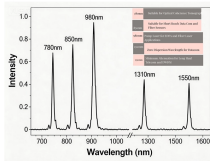

Ce6885 optical module

Ce6885 optical module

Huawei CE6885-48YS8CQ switches provide high-density 10GE/25GE/50GE access in DCs to build DCN platforms for enterprises and carriers in the cloud era. The switches can also work as core or ...