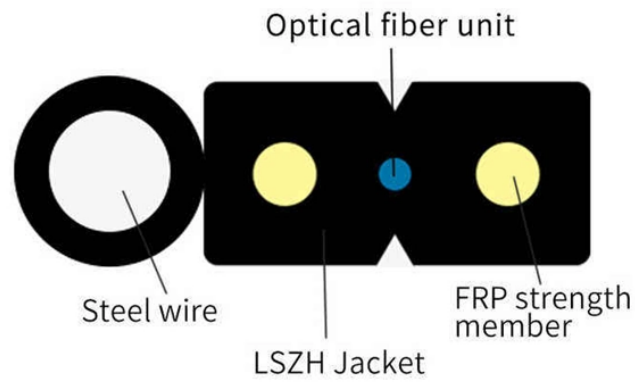

Cat optical amplifier

Cat optical amplifier

HA5400A (1RU) series is a high power multi-ports optical amplifier with gain spectrum band within 1540~1563nm. It is mainly designed for the application of CATV or 1~8 continuous banding channel ...

These amplifiers are designed for amplification of up to 8 multiplexed DWDM ...

Fiberinthebox CATV Optical Amplifier is used to increase the output power of the transmitter and prolong the signal transmission distance. It is widely applied for TV signals, digital video, telephone, and data ...

Long-Distance Audio Transmission over CAT Cable
- Extends optical and analog audio signals up to 300m (990ft) at 48kHz, 150m (495ft) at 96kHz, and 100m (330ft) at 192kHz using a single CAT5e/6 ...

These amplifiers are designed for amplification of up to 8 multiplexed DWDM optical channels. Any optical signal within the 1550 band is amplified to the rated output power level regardless of protocol ...

EDFA Fiber Amplifier 1550nm 14dBm for the long distance optical fiber transmission of digital CATV signal telephone voice signal and data (or compressed data) signal.

The EDFA is booster amp for long haul transmission networks or FTTH distribution networks. This optical amplifier is packaged in a 19" rack mount housing to provide a complete optical ...