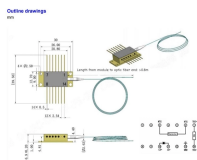

Explore top cable tray manufacturers in Canada like Superior Tray, Unitray, Graybar Canada, Zip Tray, and Lumen. Discover reliable cable management solutions for industrial and ...